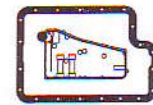

20 Bolt Pan
2WD