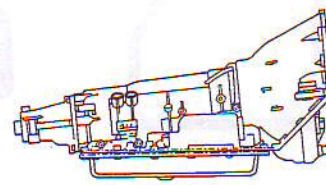

91
64-Up

Rear Wheel Drive

4 SPEED w/O.D.

4L80E (MT1) 4L85E (MN8)

17 Bolt Pan

Chevrolet & GMC Trucks & Vans, G10, G30, Astro, Safari, Blazer, GMC Yukon, Suburban, C & K Pickups, Isuzu NPR Pickup 91-99, Jaguar XJS, XJ12