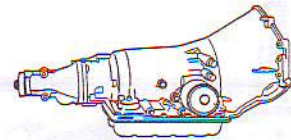

TH700-R4 82-93
4L60E 93-Up
4L65E 01-Up
Various GM Cars & Trucks

Please refer to the Vehicle & Model Transmission Guide

TH350/350C TH250C/375B