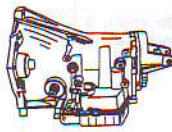

Rear Wheel Drive
Aluminum Case

RWD (42RLE)

A606 (42LE)

CHRYSLER FWD A604 (40TE, 41TE - FWD, 41AE - AWD)

14 Bolt Pan
A604
FK72776

A604 Case

A606 Case

13 Bolt Pan
A606 FK72776A