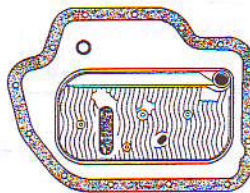

13 Bolt Pan
34661A
67-Up