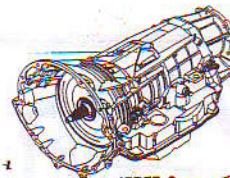

CHRYSLER/DODGE: TRANSMISSION FILTER

FILTER KIT			
CHRYSLER/DODGE			
Year	Model	Description	Part No.
06 - 88	A604	Filter Kit	FK72776
97 - 66	A727	Filter Kit	CFK12776C
06 - 98		Filter Kit	CFK12776F
97 - 67	A904	Filter Kit	CFK12776C
06 - 98		Filter Kit	CFK12776F

TORQUEFLITE TF-6

A904 (30RH), A998 (31RH), A999 (32RH)

CHRYSLER A-500

(40RH, 42RH; 42RE, 44RE - ELECTRONIC)

TORQUEFLITE 6 A904 (30RH), A998 (31RH), A999 (32RH)		A500 — 88-UP (40RH, 42RH)	
Chrysler		Vans w/3.9L & 5.2L	
Dodge		2WD & 4WD Conventional Trucks	
Plymouth	60-Up	w/3.9L & 5.2L	
American Motors -		2WD & 4WD Sport Utility	
Various Models	72-Up	w/3.9L & 5.2L	
Imports -		Mid-Size Pickups w/3.9L	
Arrow, Champ	74-Up	Mitsubishi Pickups	
Colt Challenger	74-Up	w/2.4L & 3.0L	91-92
Saparro	74-Up	Montero	83-86
Mitsubishi	74-Up		
Alpine	76-Up		
Centura 4	74-Up		
		42RE — 94-Up	
		44RE — 96-Up	
		(Electronic Governor)	

RWD (42RLE)

A606 (42LE)

CHRYSLER FWD A604 (40TE, 41TE - FWD, 41AE - AWD)

NOTE: A604 is 41TE and 41AE AWD. 40TE is a light-duty version of A604. All are transverse.
A606 is 42LE FWD inline.
42RLE is RWD and equivalent to A606.

545RFE 5 SPEED

45RFE - RWD/4WD FULLY ELECTRONIC - 4 SPEED

Grand Cherokee 4.7L V8 - 45RFE 99-Up
Durango - 45RFE 00-Up
Jeep - 545RFE 04-Up

45RFE Case

A618 (47RH, 47RE, 48RE)

A518 (46RH, 46RE)

CHRYSLER TF-8 A727 (36RH, 37RH)