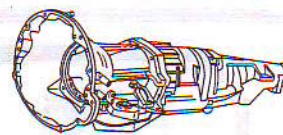

Rear Wheel Drive
Aluminum Case