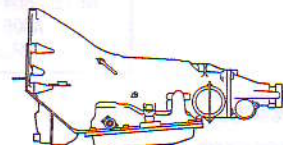

Rear Wheel Drive

TH400(M40) 3L80 TH375 - TH475 3L80HD