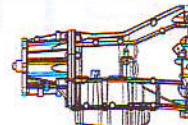

Rear Wheel Drive
Aluminum Case

RWD (42RLE)

A606 (42LE)

CHRYSLER FWD A604 (40TE, 41TE - FWD, 41AE - AWD)

14 Bolt Pan
A604
FK72776

A604 Case

A606 Case

13 Bolt Pan
A606 FK72776A